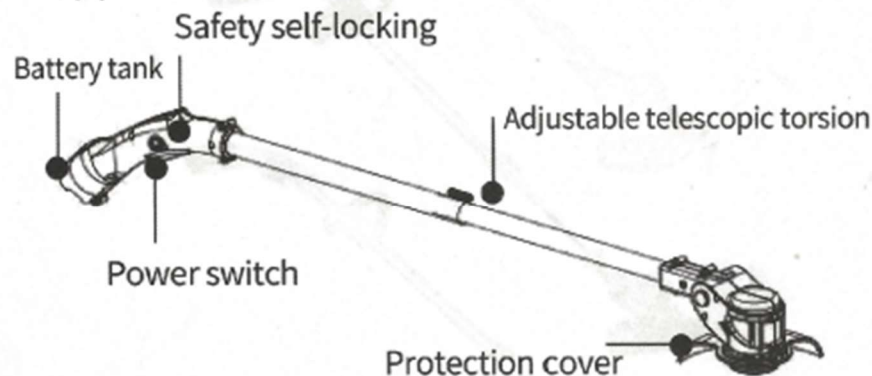

一 . Safety matters

1. Prohibit children from using this equipment
2. Use equipment in the following environments: sufficient light, no one else in the mowing area
3. Grounds with steel pipes and many stones are forbidden to be used in rainy days.
4. Check the equipment carefully before use. If it is found that the equipment is damaged or worn out, first replace the spare parts and then use the equipment.
5. Don't wear loose clothes when using. At the same time, hair, hands and feet are far away from the running parts of the equipment.
6. It is forbidden to expose the equipment to rainy days or humid places so as to prevent water from entering batteries and motors from causing damage.
9. The power supply must be disconnected when unattended equipment, obstacle clearance, abnormal vibration of equipment and blade replacement are needed. Wait until the blade stops working completely before doing other operations on the equipment.

Model: YY-GCJ00   charging time: 30/1 hour
Material: Steel pipe/aluminium pipe, ABS engineering plastics
idle speed: 18000 rpm
Battery: 12V-980mAh volt lithium battery no-load   time: about 2 hours/3 hours
Standard accessories: batteries, chargers, blades

! This machine is suitable for family use, only suitable for mowing grass in garden lawn.