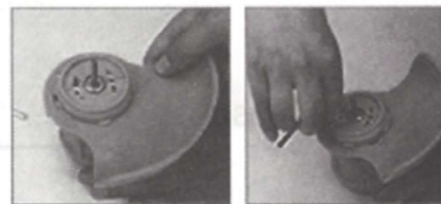

! This machine is suitable for family use, only suitable for mowing grass in garden lawn.

二 . Operational Guidelines

1. Push the button down to adjust the length of the telescopic rod.

2. Sheath Installation