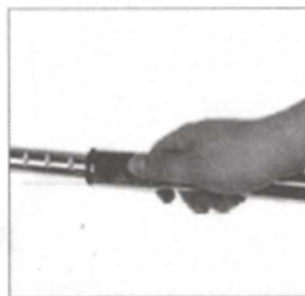

二 . Operational Guidelines

1. Push the button down to adjust the length of the telescopic rod.